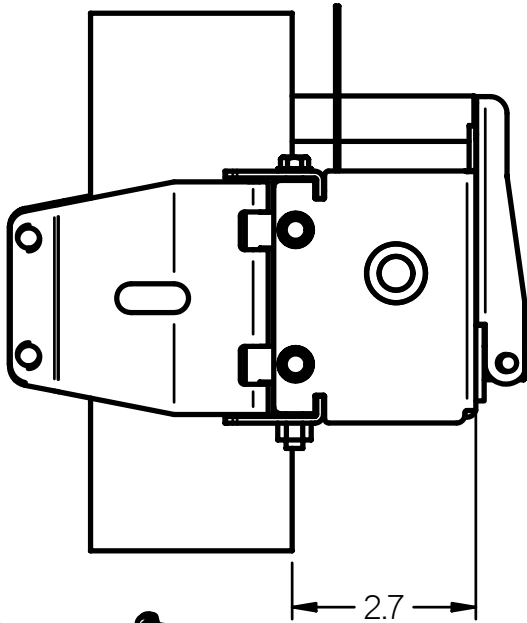

Clamps adjustable to fit
either 3" or 3.5" O.D. Pipe

Dimensions in inches	TORK WINCH INC.		
	TW300M Manual Winch		
May 4/02	Drawing	300M-01	