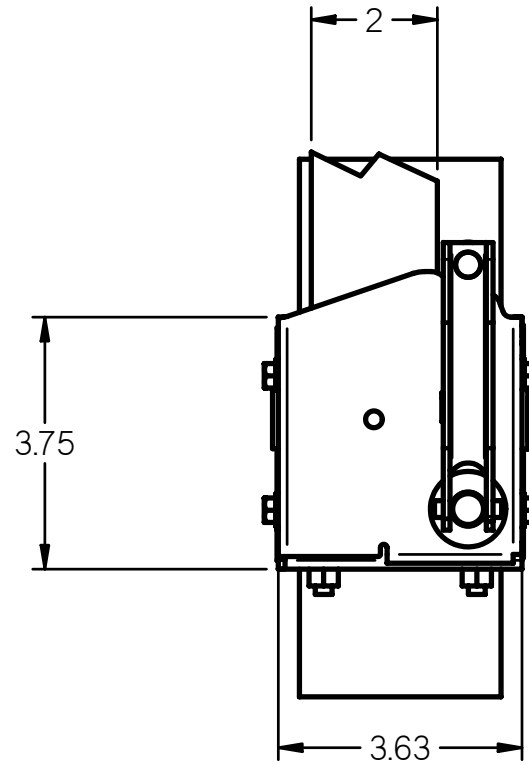

Clamps adjustable to fit
either 3" or 3.5" O.D. Pipe

Dimensions in inches	TORK WINCH INC.		
	TW300M Manual Winch		
May 4/02	Drawing	300M-01	