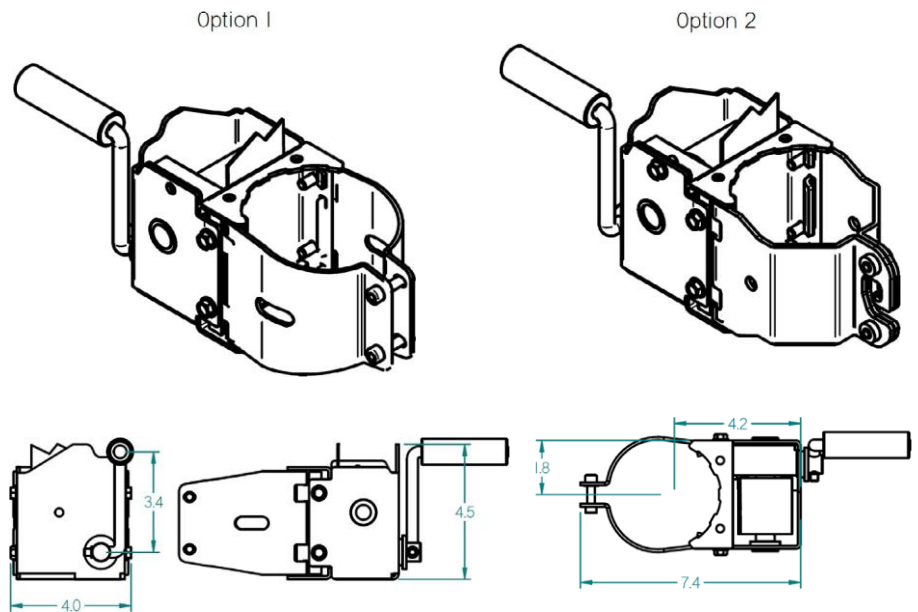

TECHNICAL SPECIFICATIONS

TW 200U Outline Drawing

Clamp options 1 and 2 are both adjustable for pipes of diameter 3.0" and 3.5".

TW 200U VOLLEYBALL WINCH

TW 200D Outline Drawing

Clamps adjustable to fit either 3.0" or 3.5" O.D. pipe.