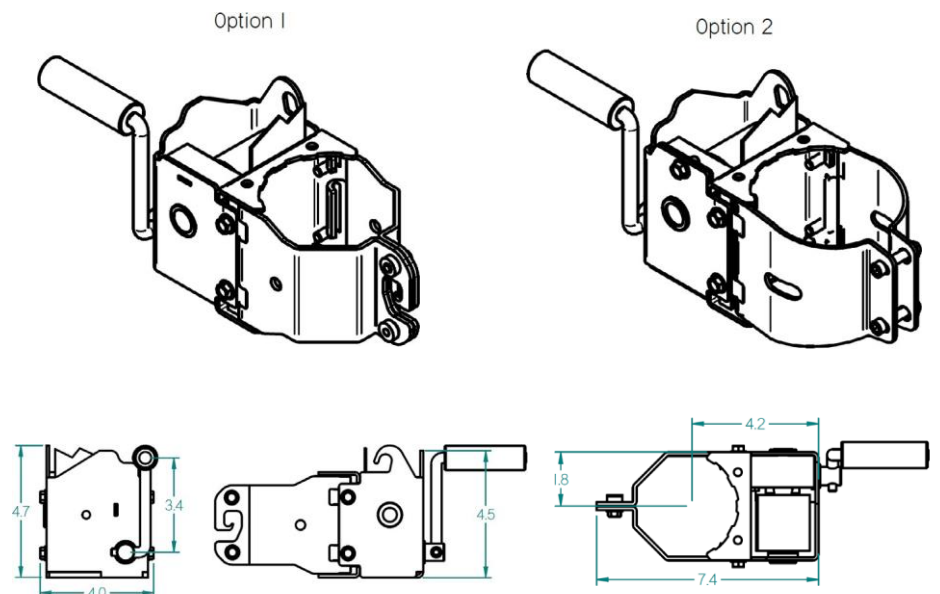

TW 200D VOLLEYBALL WINCH

Call to speak with an expert:

1-866-829-4411

or visit us online:

TORKWINCH.COM